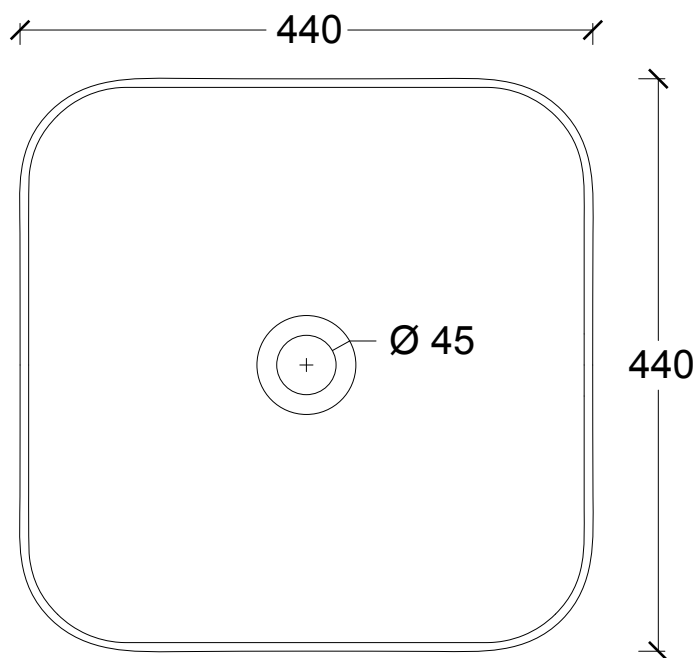

esedra

SERIES: QUADRA/BULL/FLY
OBJECT: LAVABO Q1 440 x 440

Art. LVQ1
made in italy