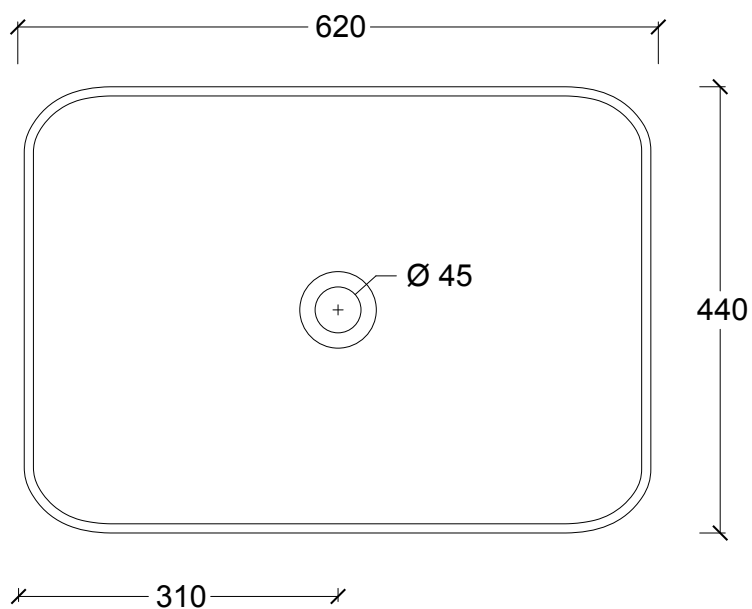

esedra

SERIES: QUADRA/BULL/FLY
OBJECT: LAVABO Q3 620 x 440

Art. LVQ3
made in italy