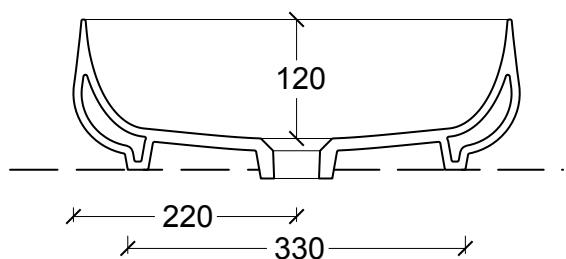

esedra

SERIES: QUADRA/BULL/FLY
OBJECT: LAVABO Q3 620 x 440

Art. LVQ3
made in italy