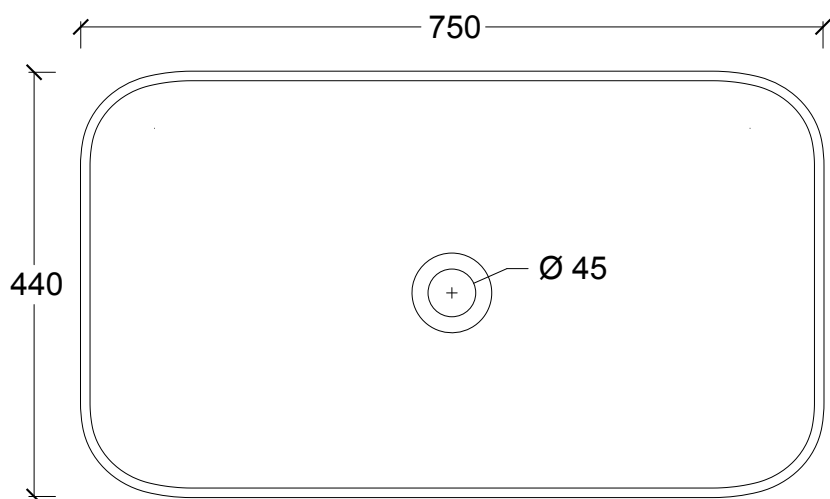

esedra

SERIES: QUADRA/BULL/FLY
OBJECT: LAVABO Q5 750 x 440

Art. LVQ5
made in italy