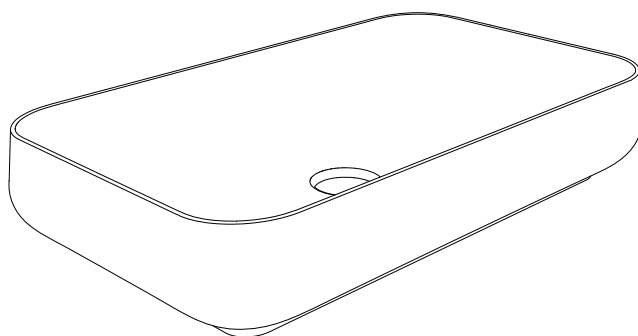

esedra

SERIES: QUADRA/BULL/FLY
OBJECT: LAVABO Q5 750 x 440

Art. LVQ5
made in italy